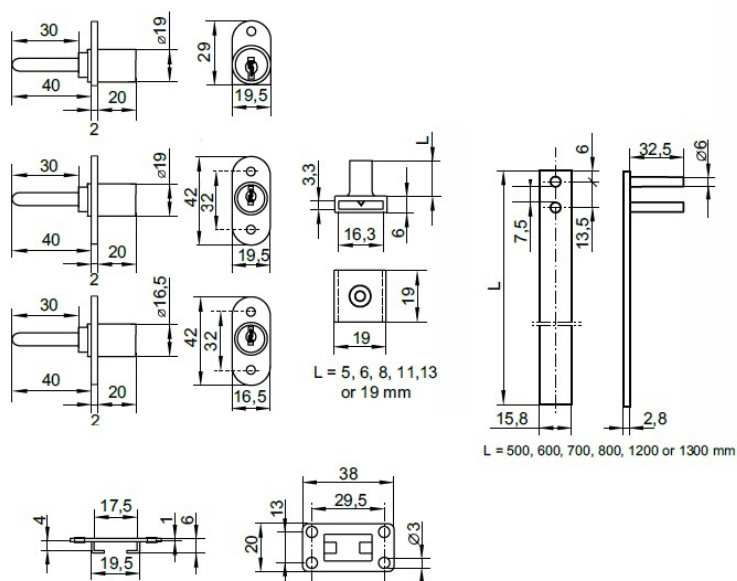

PRODUCT SHEET

Description:

Cent. Lock 1018/600mm, $\varnothing 19 \times 20$ mm, 40mm Tail, NPL, HCK SISO, 8 Pegs, Complete W/1x600mm Locking Bar, 2 x Metal Bar Guides &, 4x8mm Adjustable Pegs

Item number:

14.03.106-0

Units	Box	Carton	HS Code	Barcode
Set	24	120	8301300000	
				5704866479066

SISO A/S

Mileparken 11
DK-2740 Skovlunde
Denmark
VAT: DK 24786013

Phone +45 45 830 900

www.siso.dk
siso@siso.dk

Danske Bank
Nytorv Branch
Copenhagen
SWIFT: DABADKKK

Account no.
4180 3112 112936
IBAN Account
DK7230003112112936