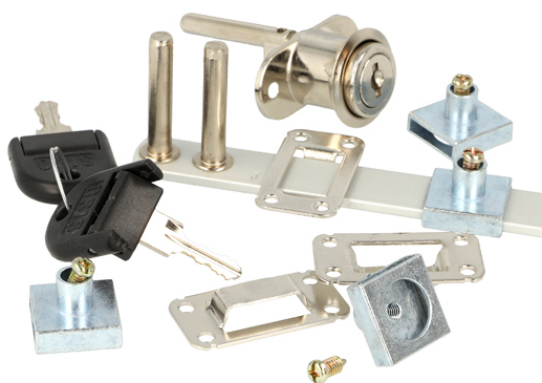

PRODUCT SHEET

Description:

Cent. Lock 1018/600mm, $\varnothing 19 \times 20$ mm, 40mm Tail, NPL, HCK SISO, 8 Pegs, Complete W/1x600mm Locking Bar, 2 x Metal Bar Guides &, 4x8mm Adjustable Pegs

Item number:

14.03.106-0

Units	Box	Carton	HS Code	Barcode
Set	24	120	8301300000	
				5704866479066

SISO A/S

Mileparken 11
DK-2740 Skovlunde
Denmark
VAT: DK 24786013

Phone +45 45 830 900

www.siso.dk
siso@siso.dk

Danske Bank
Nytorv Branch
Copenhagen
SWIFT: DABADKKK

Account no.
4180 3112 112936
IBAN Account
DK7230003112112936